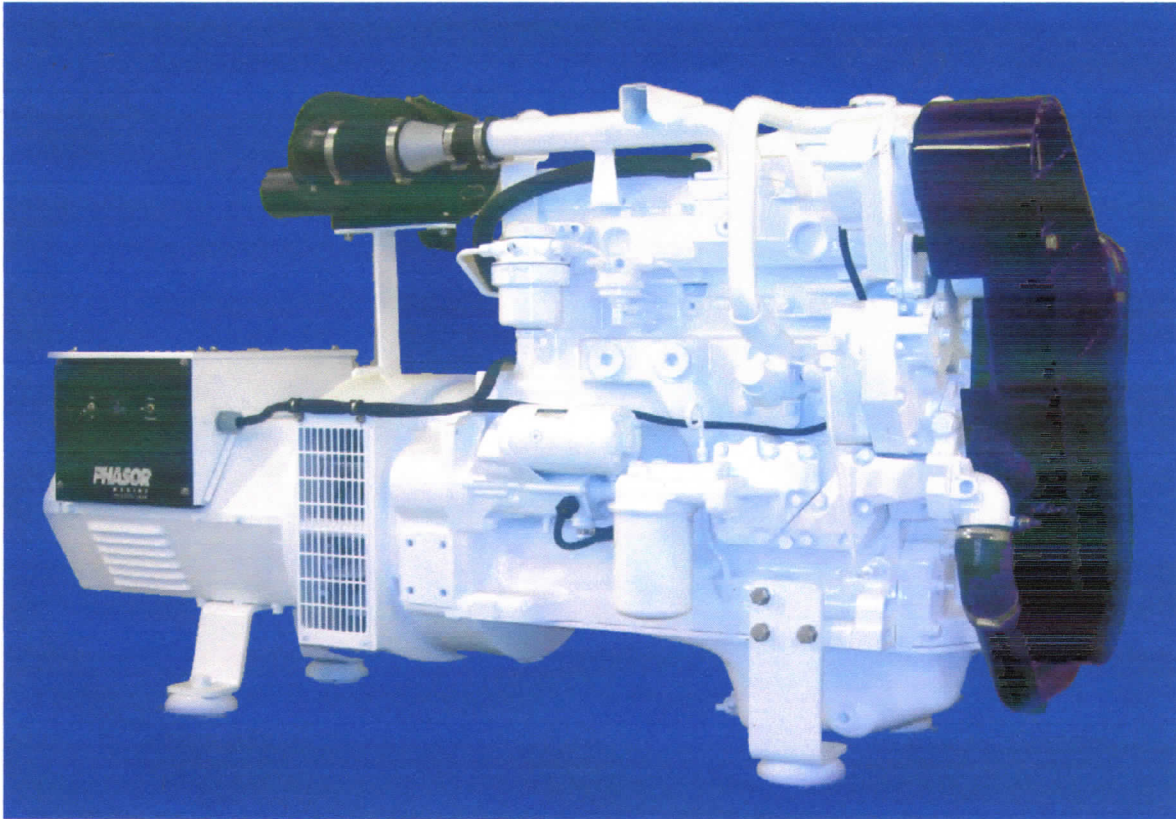

*Quality Diesel Generator Sets
and Diesel Propulsion Engines*

J6-99.0 KILOWATTS

MODEL	J6-99.0.0 KW
ENGINE	JOHN DEERE 6068T
CYLINDERS	SIX (6)
CUBIC INCH DISPLACEMENT	414 (6.8 LITERS)
BORE X STROKE	4.19 X 5.00
ASPIRATION	TURBOCHARGED
DIMENSIONS	L78.75" X W36" X H 39.50"
WEIGHT	2375 lbs.
OUTPUT (VOLT)	120 / 240 @ 1,800 RPM
OUTPUT (AMPS) @ 240	412.5 SINGLE PHASE
OUTPUT (WATTS)	99,000
OIL CAPACITY	26 QTS (24.6 LITERS)
FUEL CONSUMPTION @ 50% LOAD	4.5 GPH
FUEL CONSUMPTION @ 100% LOAD	7.7 GPH